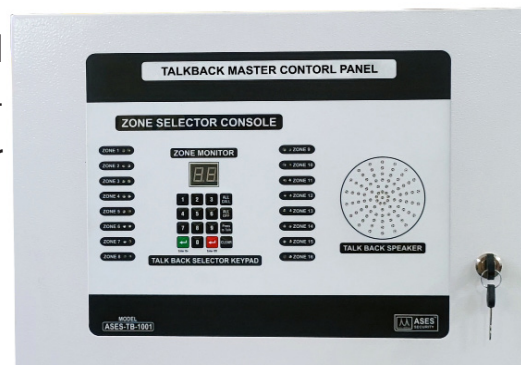

Talkback Master Control Panel with Digital Selectors

(Simplex Type)

MODEL: TBM-8/16Z-SPX-DG

Simplex type talk-back master control panel with digital selectors is a reliable & user friendly way of communication between local unit & control station. This communication with master station is done through talkback unit.

Talkback unit is located in remote location and is connected with the main control panel through cable. When we push the switch of the unit, it get connected with the main panel. One way communication is only possible in this system.

Features:

- Customized master control station for Talkback system.
- Used for 1-way simplex type communication
- 8 to 32 zone expandable system
- Simple to connect talkback slave unit
- Press to talk facility with digital keypad
- Front LED display for unit location display
- 16 swg CRCA sheet Housing
- Inbuilt battery charger and battery space